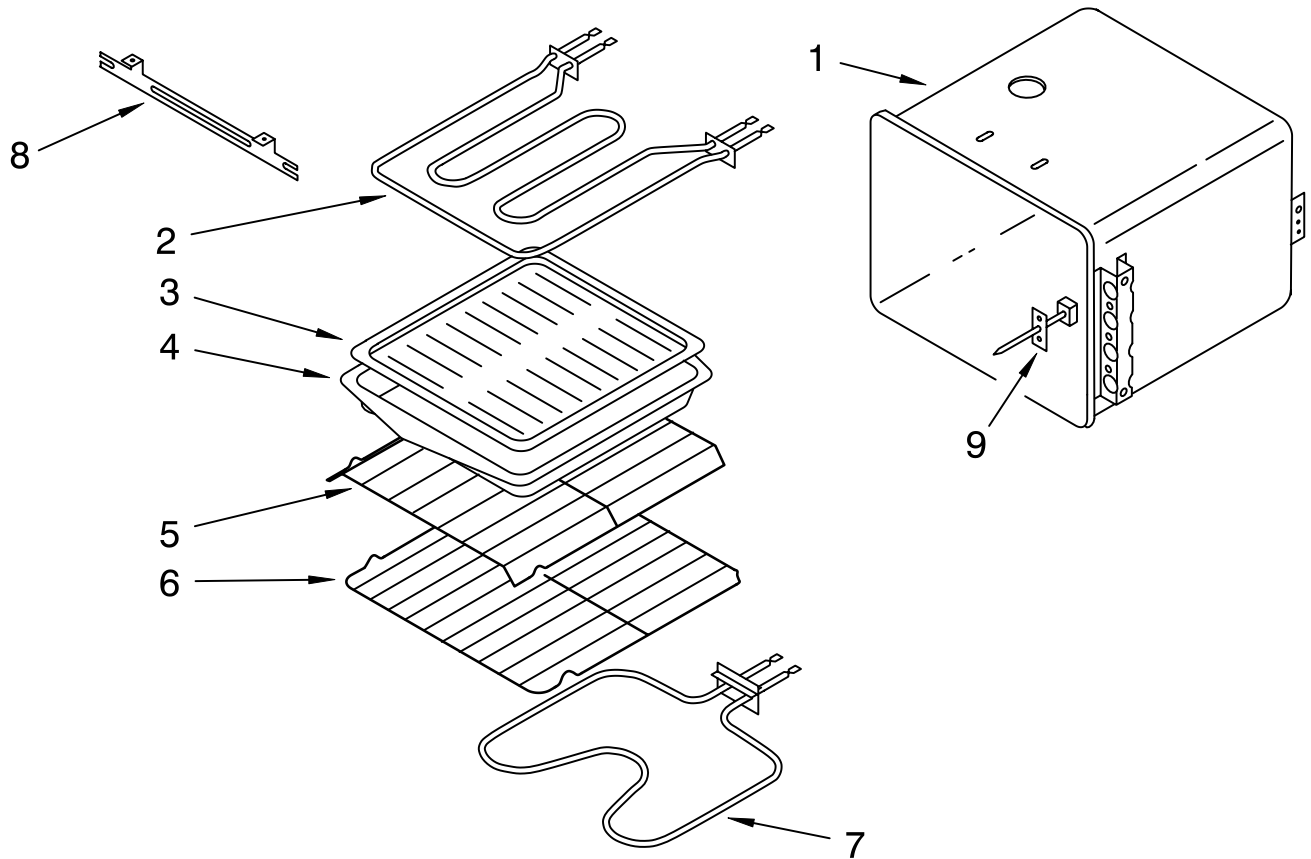

OVEN LINER PARTS

For Model: KEBI141YBL4, KEBI141YWH4
(BLACK) (WHITE)

Illus. No.	Part No.	DESCRIPTION

NOTE: The screws and nuts required to attach a part are listed immediately following that part.

1	3185561	Liner, Oven
2	661415	Element, Broil
	3185648	Screw (4)
3	3147563	Grill, Broil
4	3147845	Pan, Broiler
5	3185309	Rack, Offset
6	3185310	Rack, Oven
7	661416	Element, Bake
8	3180694	Bracket, Element
	3185648	Screw (4)
9	3148440	Sensor, Heat
	3185648	Screw (2)

FOR ORDERING INFORMATION REFER TO PARTS PRICE LIST